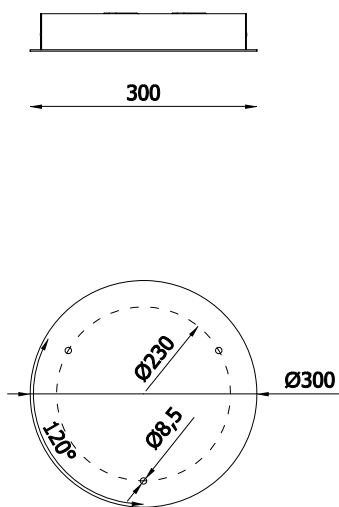

B-Piastre / Plates (Hail, Storm, Wonder)

TECHNICAL SHEET

BB01-T-30-03 WHITE

Mounting: a soffitto / ceiling

Environment: Indoor - IP20

Materials: Metallo / Metal

Information: Round plate with max 3 fittings

Lighting Control: dimmable 0-10V

BB01-L-30-03

PIASTRA ESTERNA / EXTERNAL PLATE

PIASTRA INTERNA / INTERNAL PLATE