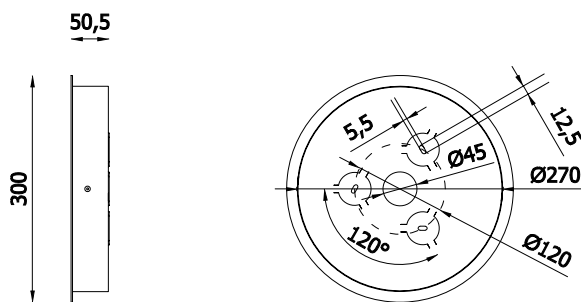

B-Piastre / Plates (Hail, Storm, Wonder)

TECHNICAL SHEET

BB01-T-30-03 WHITE

Mounting: a soffitto / ceiling

Environment: Indoor - IP20

Materials: Metallo / Metal

Information: Round plate with max 3 fittings

Lighting Control: dimmable 0-10V

BB01-L-30-03

PIASTRA ESTERNA / EXTERNAL PLATE

PIASTRA INTERNA / INTERNAL PLATE